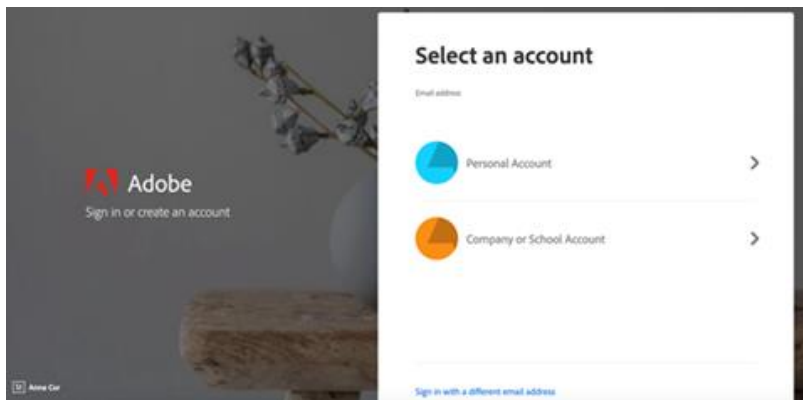

2. If prompted, select **Company or School Account** and then enter your password. Or provide your credentials in your school's login screen.