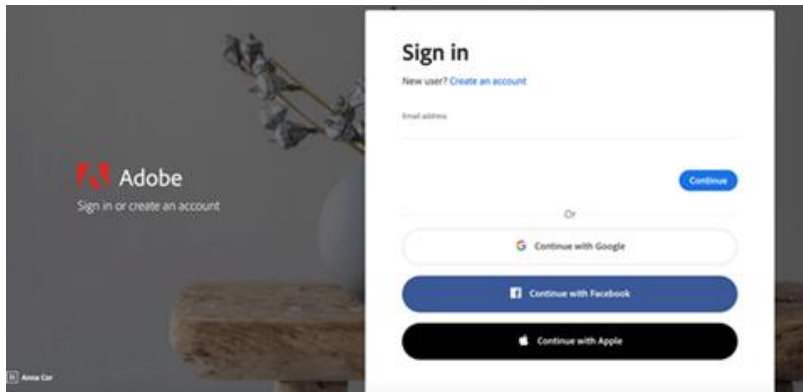

1. Visit <https://creativecloud.adobe.com> and use your school emails to sign in (exactly how you sign into the computers in our labs at Los Osos. Please enter your school email address (studentID@cjuhds.net) on the email address line above the 'Continue' button. Do **NOT** click the 'Continue with Google' Button.